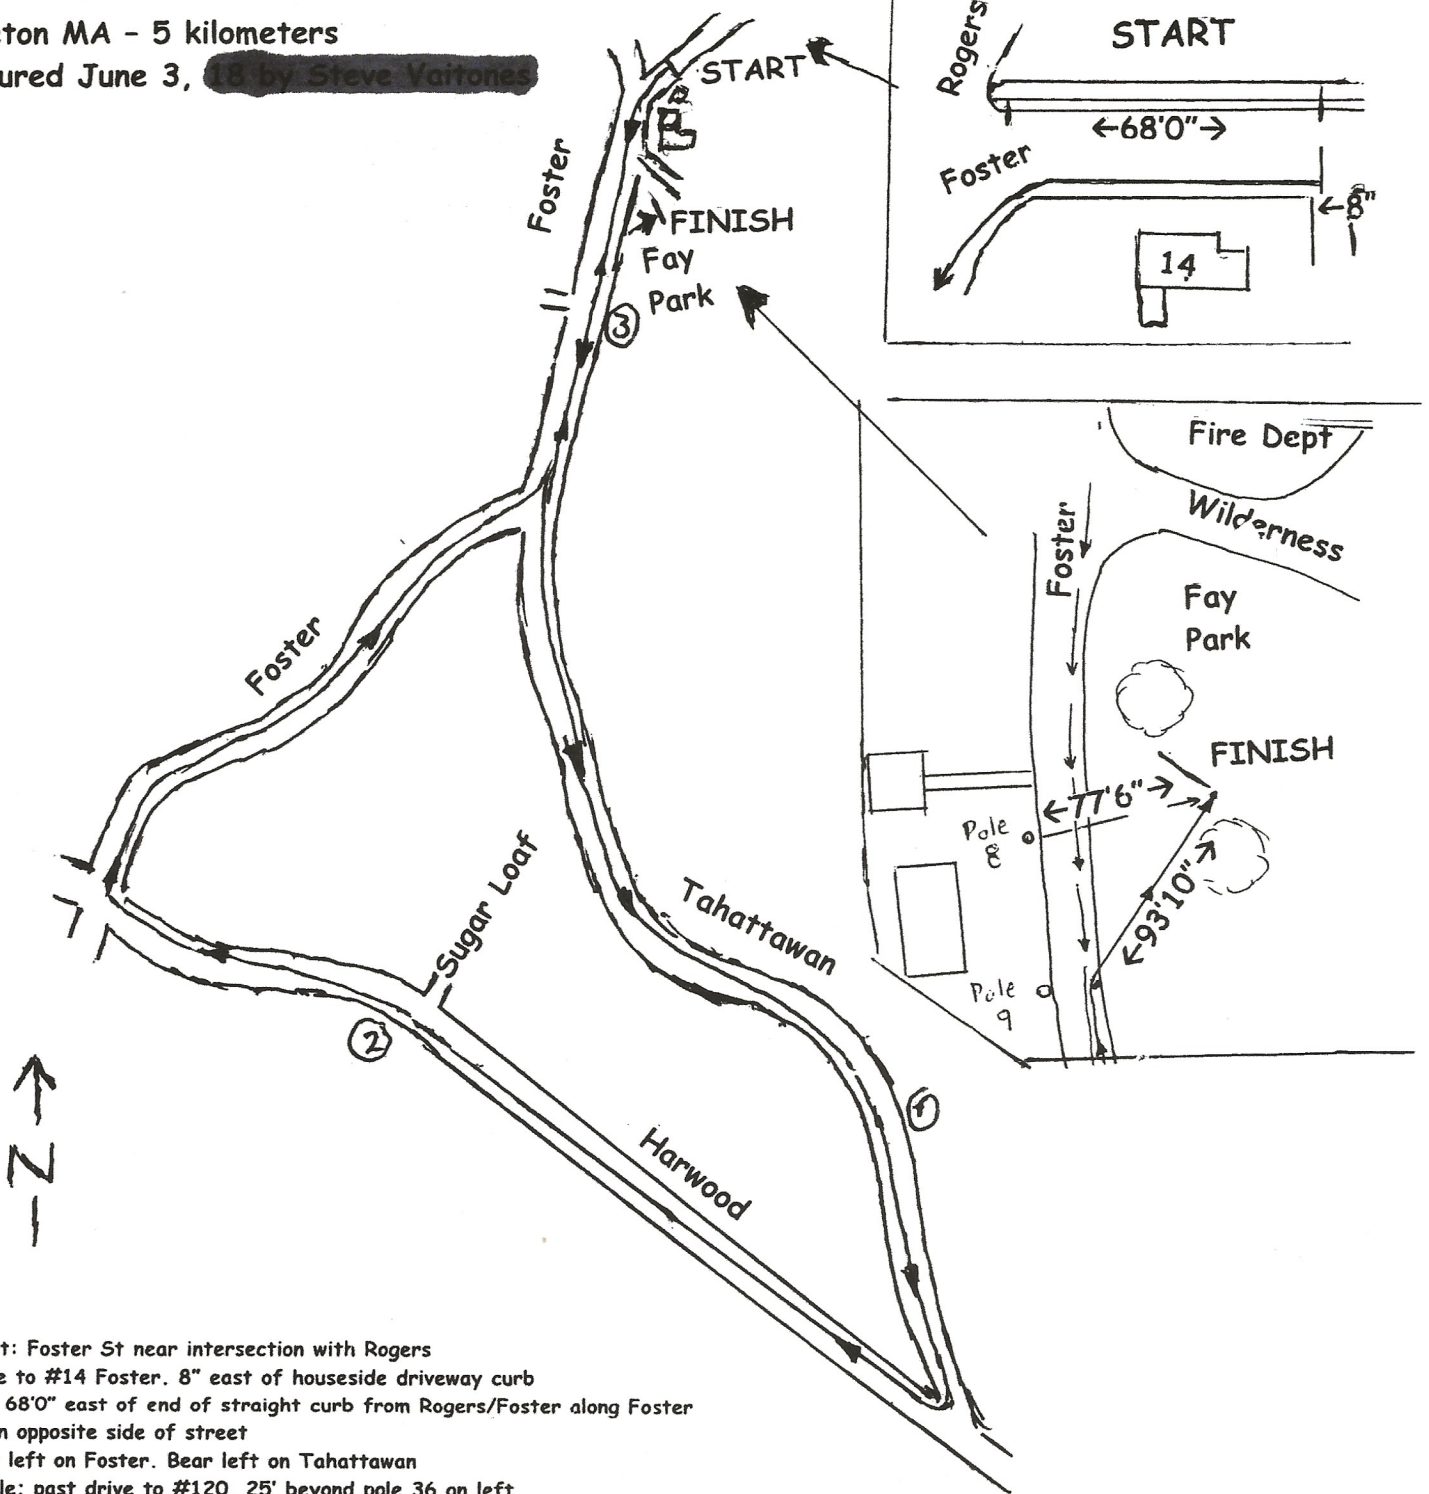

Littleton Road Race

Littleton MA - 5 kilometers

Measured June 3, [REDACTED]

- Start: Foster St near intersection with Rogers
 Drive to #14 Foster. 8" east of houseside driveway curb
 Also 68'0" east of end of straight curb from Rogers/Foster along Foster
 On opposite side of street
- Bear left on Foster. Bear left on Tahattawan
- 1 Mile: past drive to #120, 25' beyond pole 36 on left
 Continue on Tahattawan. Sharp right on Harwood
- 2 Mile: SugarLoaf before drive to 216 Harwood, 32' past pole 62
 Continue on Harwood. Right on Foster
- Bear left passing Tahattawan on right, continue on Foster
- 3 Mile - opposite Priest Ln, 11' before pole 14 on right
 Turn right into park at cone onto grass
 Cone placed 6" from shoulder perpendicular to pole 9
 Finish - Between large trees
 Right side of finish line is 93'10" from turn
 Also - right side of finish is 77'6" from Pole 8
 Line extends left perpendicular to running route.

USATF Certification #MA18009JK
 [REDACTED]
Drop -0.20 m/Km, Separation 1.60%